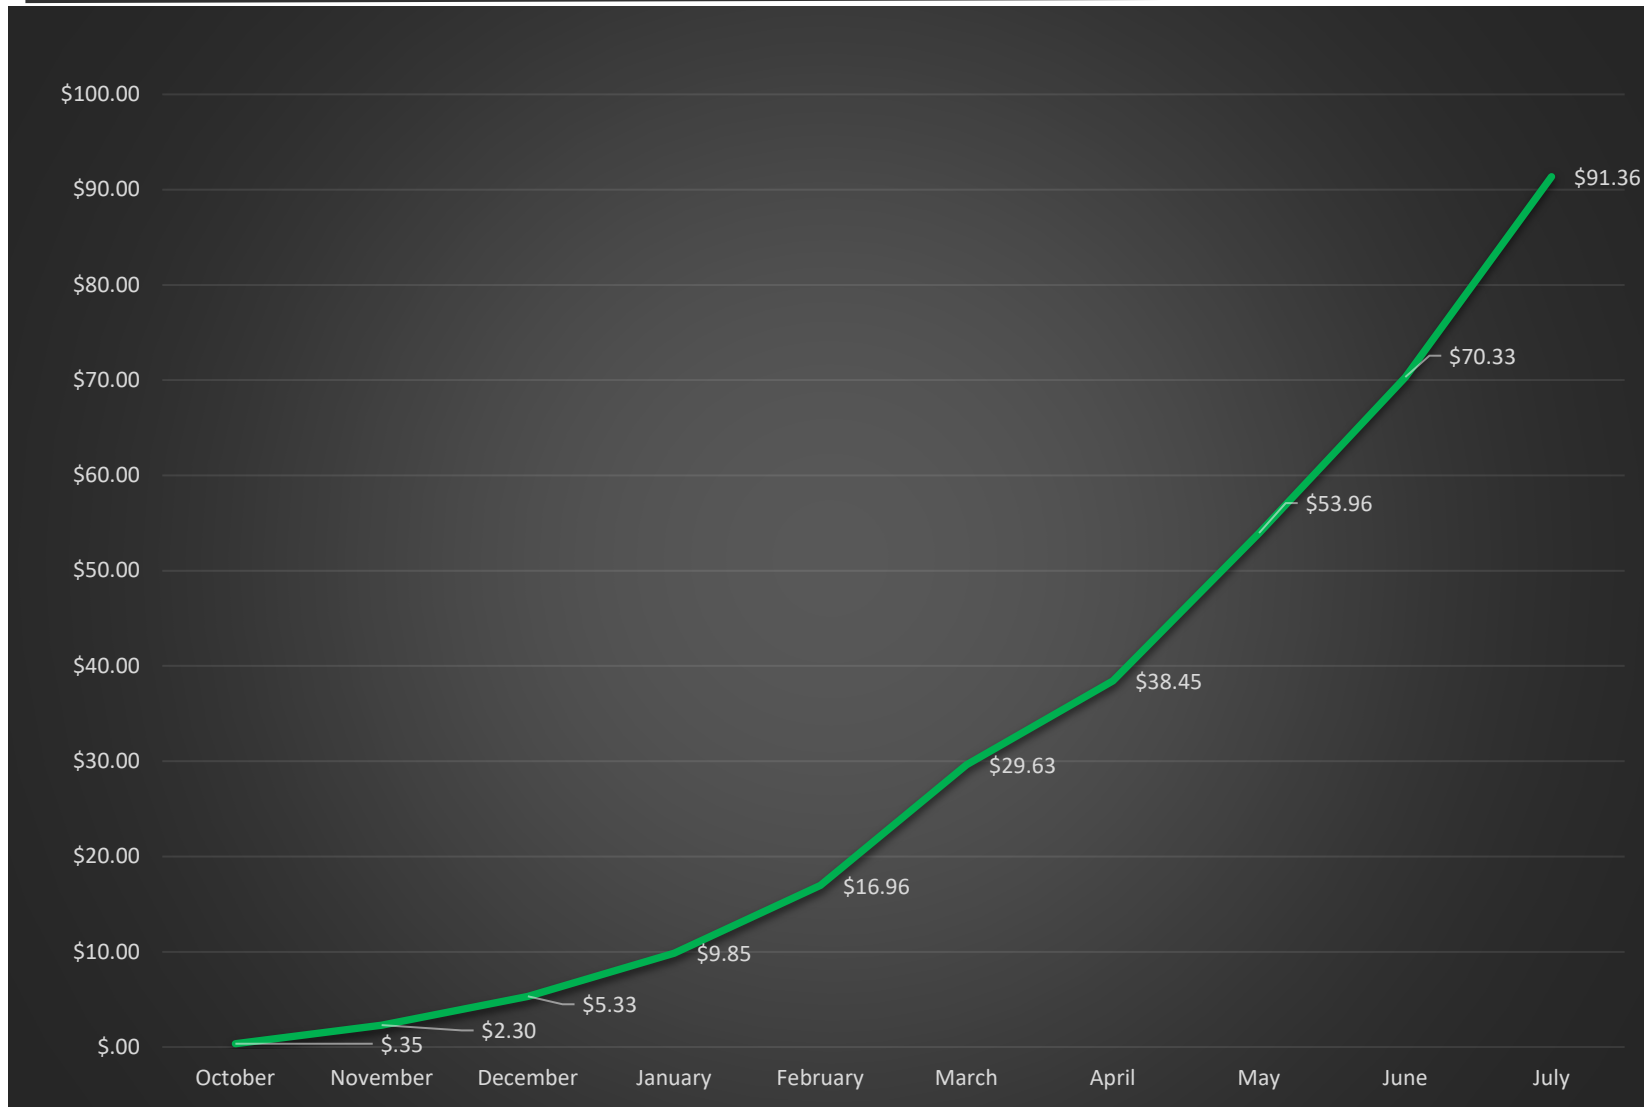

Missouri Department of Health and Senior Services
Section for Medical Marijuana Regulation

Monthly Medical Marijuana Dispensary Cumulative Sales

Note 1: Medical marijuana dispensary sales began on October 16, 2020. At the beginning of each month, cumulative sales through the previous month are posted.

Note 2: Dollar amounts are in millions.